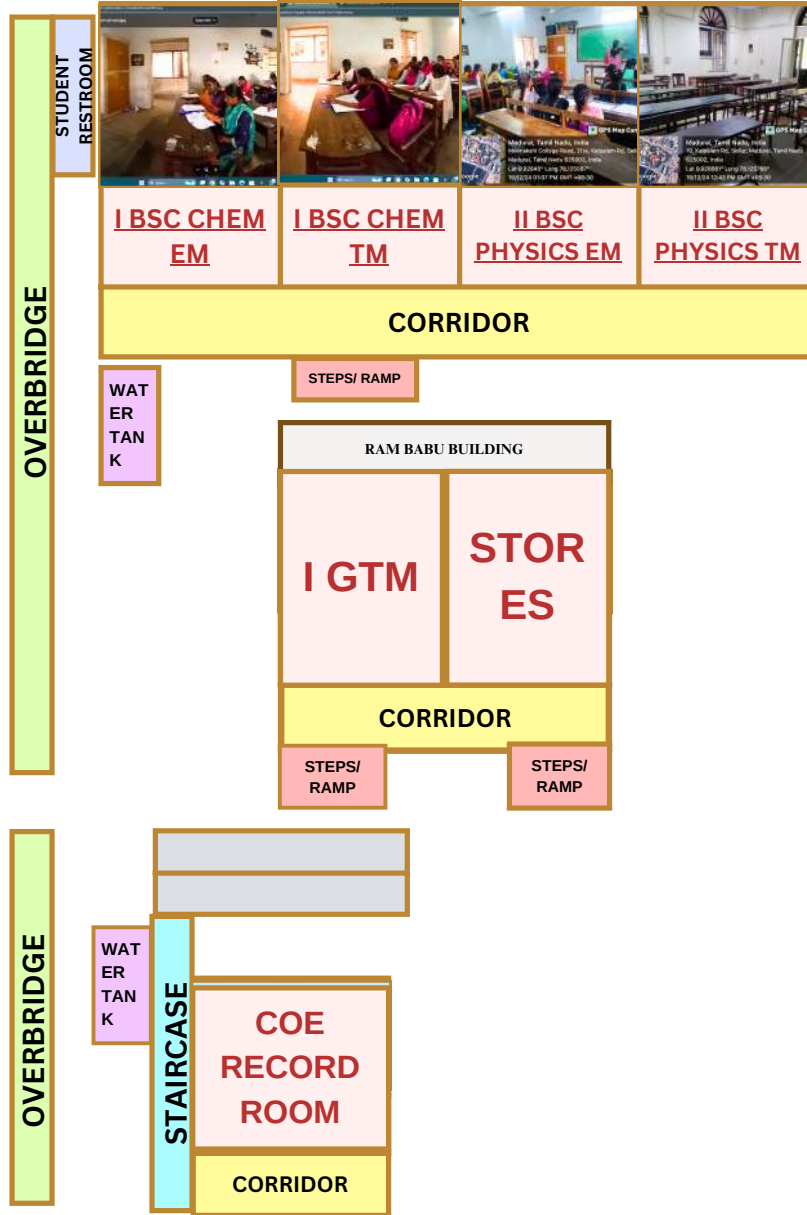

B3-34 PHYSICS ANCILLARY LAB STORE ROOM		CORRIDOR		STAIRCASE	
		CORRIDOR		CORRIDOR	
B3-33 PHYSICS MAJOR LAB					
					
B3-32 PHYSICS ANCILLARY LAB					
		CORRIDOR		SCIENCE BLOCK SECOND FLOOR OPEN TO SKY	
		CORRIDOR		CORRIDOR	
B2-13 GEO STAFF RESTROOM	B3-30 ZOO HOD ROOM	STAIR CASE	B3-42 ZOO STAFF ROOM		B3-41 ZOO ANCILLARY LAB

# CENTRAL LIBRARY & PHYSICS BLOCK

COMPUTER APPLICATIONS & PHYSICS BUILDING

	PASSAGE				PWD OFFICE				
GF	OPEN STAIRCASE					IQAC ROOM	STAIRCASE		
		<u>III BSC PHYSICS</u> EM	<u>III BSC PHYSICS</u> TM		I BCA			<u>CA STAFF ROOM</u>	I MCA
	CORRIDOR				CORRIDOR		CORRIDOR		
FF	OPEN STAIRCASE					STAIRCASE			
		<u>MCA LAB &amp; II MCA</u>	<u>STAFF ROOM</u>		RUSA HALL 1.0		<u>PHYSICS PG LAB</u>		
	CORRIDOR		INVERTER ROOM		CORRIDOR		CORRIDOR		
	PASSAGE				PWD OFFICE				
GF	OPEN STAIRCASE	III BSC PHYSICS EM	III BSC PHYSICS TM		I BCA	IQAC ROOM	STAIRCASE	CA STAFF ROOM	I MCA
		CORRIDOR				CORRIDOR		CORRIDOR	
FF	OPEN STAIRCASE	MCA LAB & II MCA	STAFF ROOM		RUSA HALL 1.0		STAIRCASE	PHYSICS PG LAB	
		CORRIDOR		INVERTER ROOM		CORRIDOR		CORRIDOR	

# CB BUILDING