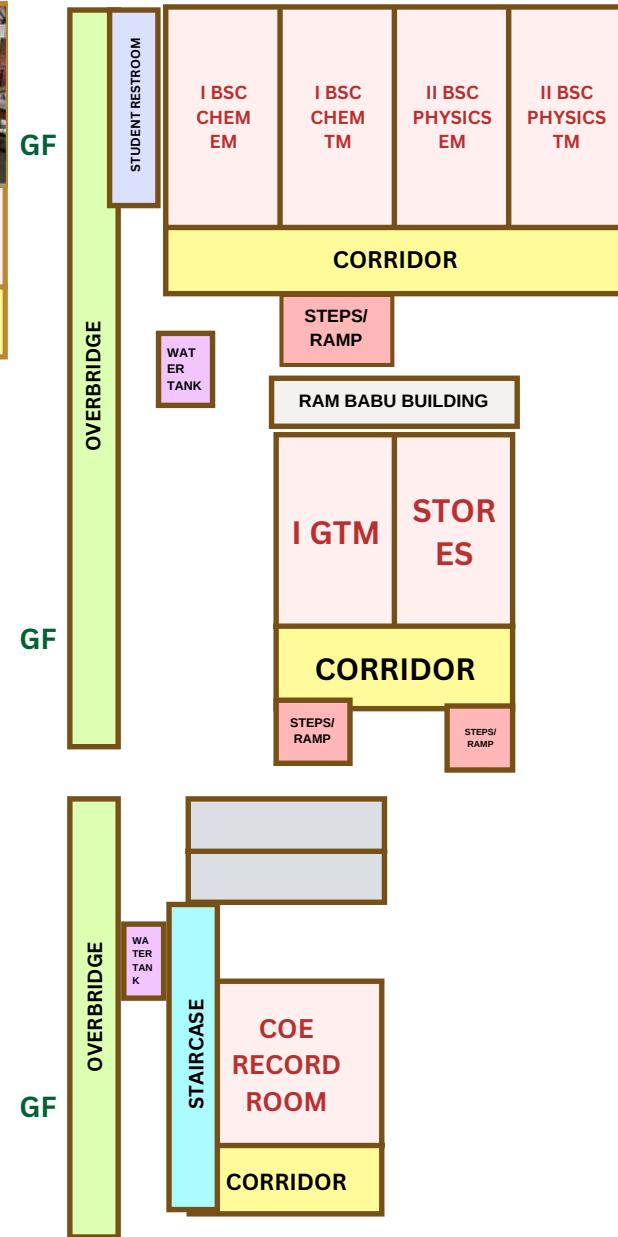

B3-34 PHYSICS ANCILLARY LAB STORE ROOM		CORRIDOR		STAIRCASE	
		CORRIDOR		CORRIDOR	
B3-33 PHYSICS MAJOR LAB					
					
B3-32 PHYSICS ANCILLARY LAB					
		CORRIDOR		SCIENCE BLOCK SECOND FLOOR OPEN TO SKY	
		CORRIDOR		CORRIDOR	
B2-13 GEO STAFF RESTROOM	B3-30 ZOO HOD ROOM	STAIR CASE	B3-42 ZOO STAFF ROOM		B3-41 ZOO ANCILLARY LAB

# CENTRAL LIBRARY & PHYSICS BLOCK

COMPUTER APPLICATIONS & PHYSICS BUILDING

	PASSAGE				PWD OFFICE				
GF	OPEN STAIRCASE					IQAC ROOM	STAIRCASE		
		<u>III BSC PHYSICS</u> EM	<u>III BSC PHYSICS</u> TM		I BCA			<u>CA STAFF ROOM</u>	I MCA
	CORRIDOR				CORRIDOR		CORRIDOR		
FF	OPEN STAIRCASE					STAIRCASE			
		<u>MCA LAB &amp; II MCA</u>	<u>STAFF ROOM</u>		RUSA HALL 1.0		<u>PHYSICS PG LAB</u>		
	CORRIDOR		INVERTER ROOM		CORRIDOR		CORRIDOR		
	PASSAGE				PWD OFFICE				
GF	OPEN STAIRCASE	III BSC PHYSICS EM	III BSC PHYSICS TM		I BCA	IQAC ROOM	STAIRCASE	CA STAFF ROOM	I MCA
		CORRIDOR				CORRIDOR		CORRIDOR	
FF	OPEN STAIRCASE	MCA LAB & II MCA	STAFF ROOM		RUSA HALL 1.0		STAIRCASE	PHYSICS PG LAB	
		CORRIDOR		INVERTER ROOM		CORRIDOR		CORRIDOR	

# CB BUILDING